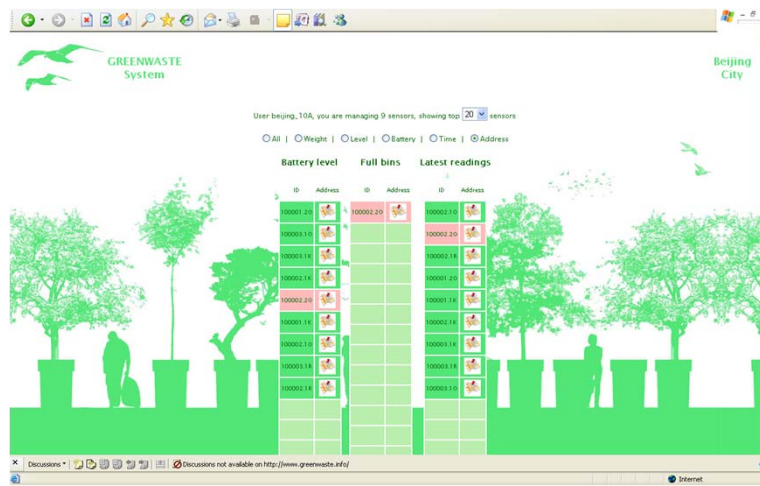

LA PESATURA COME DOCUMENTO DI AIUTO