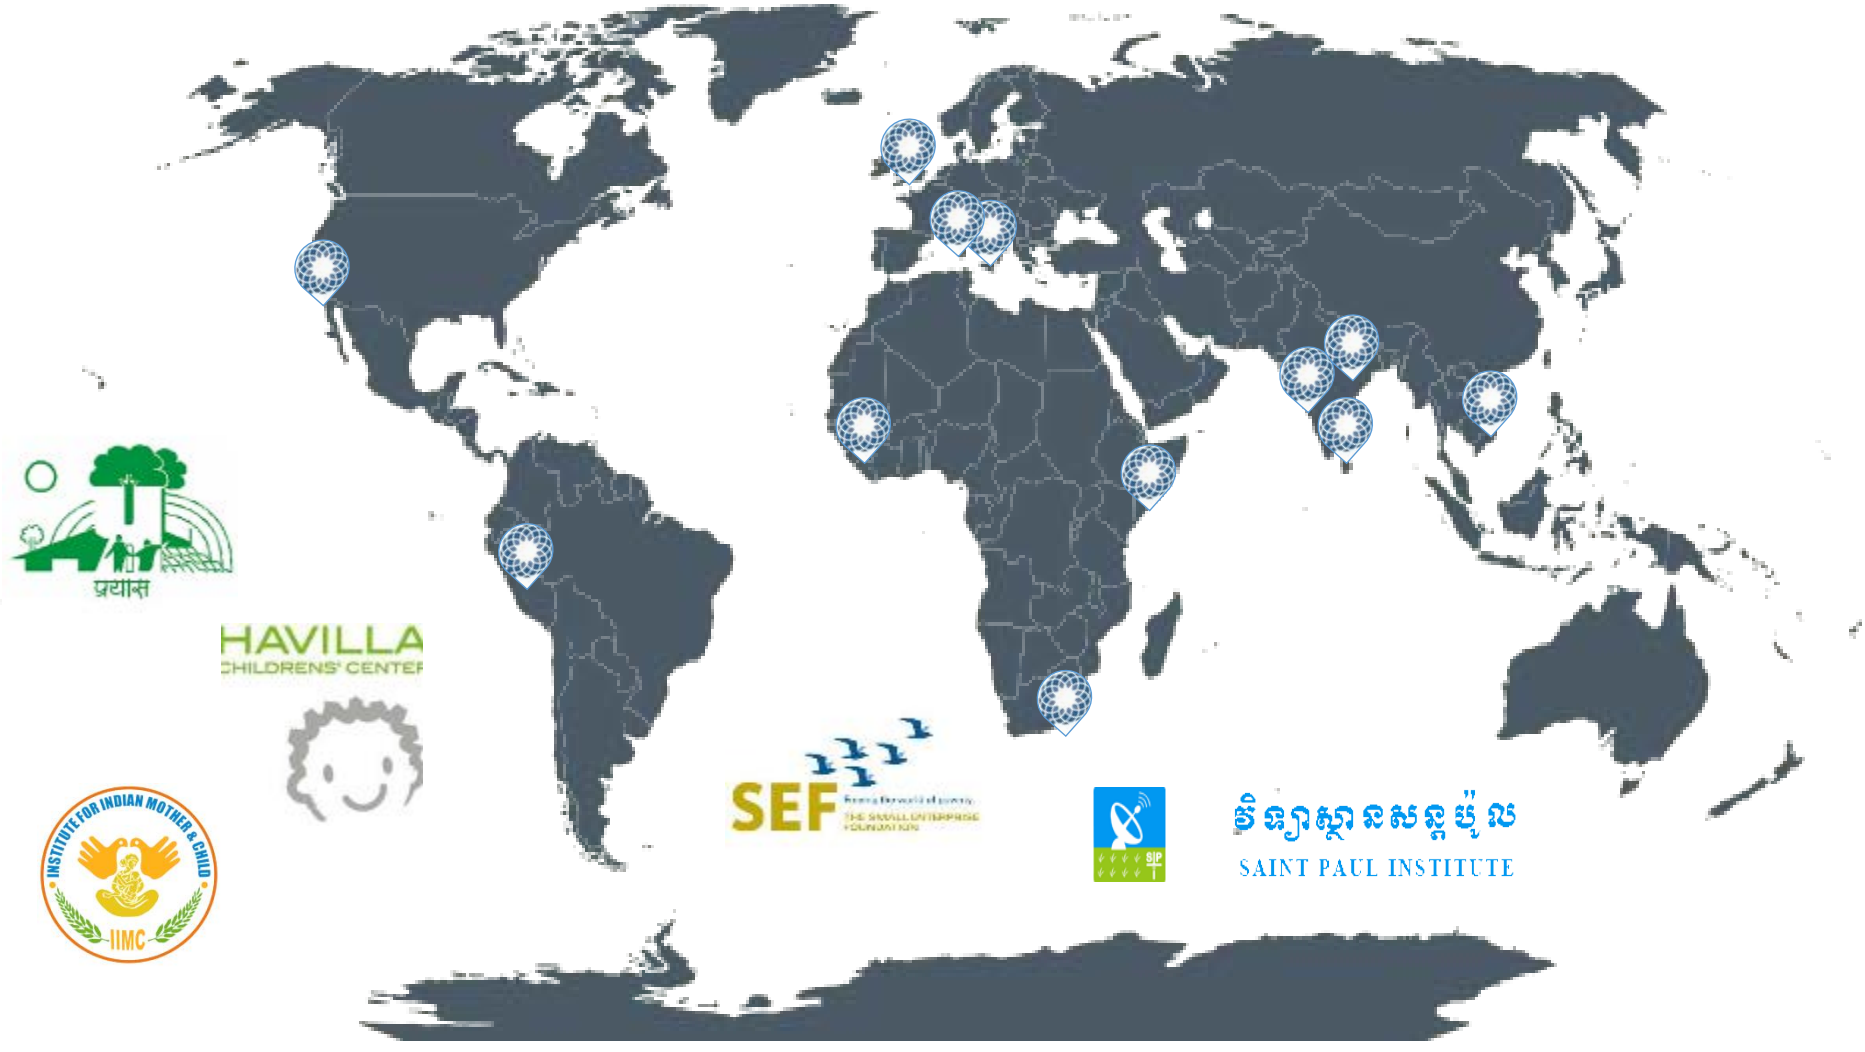

SIT
social innovation teams

The community and the local partners

HAVILLA
CHILDRENS' CENTER

ស៊ី ឥណ្ឌា នសន្ត ប៊ុល
SAINT PAUL INSTITUTE